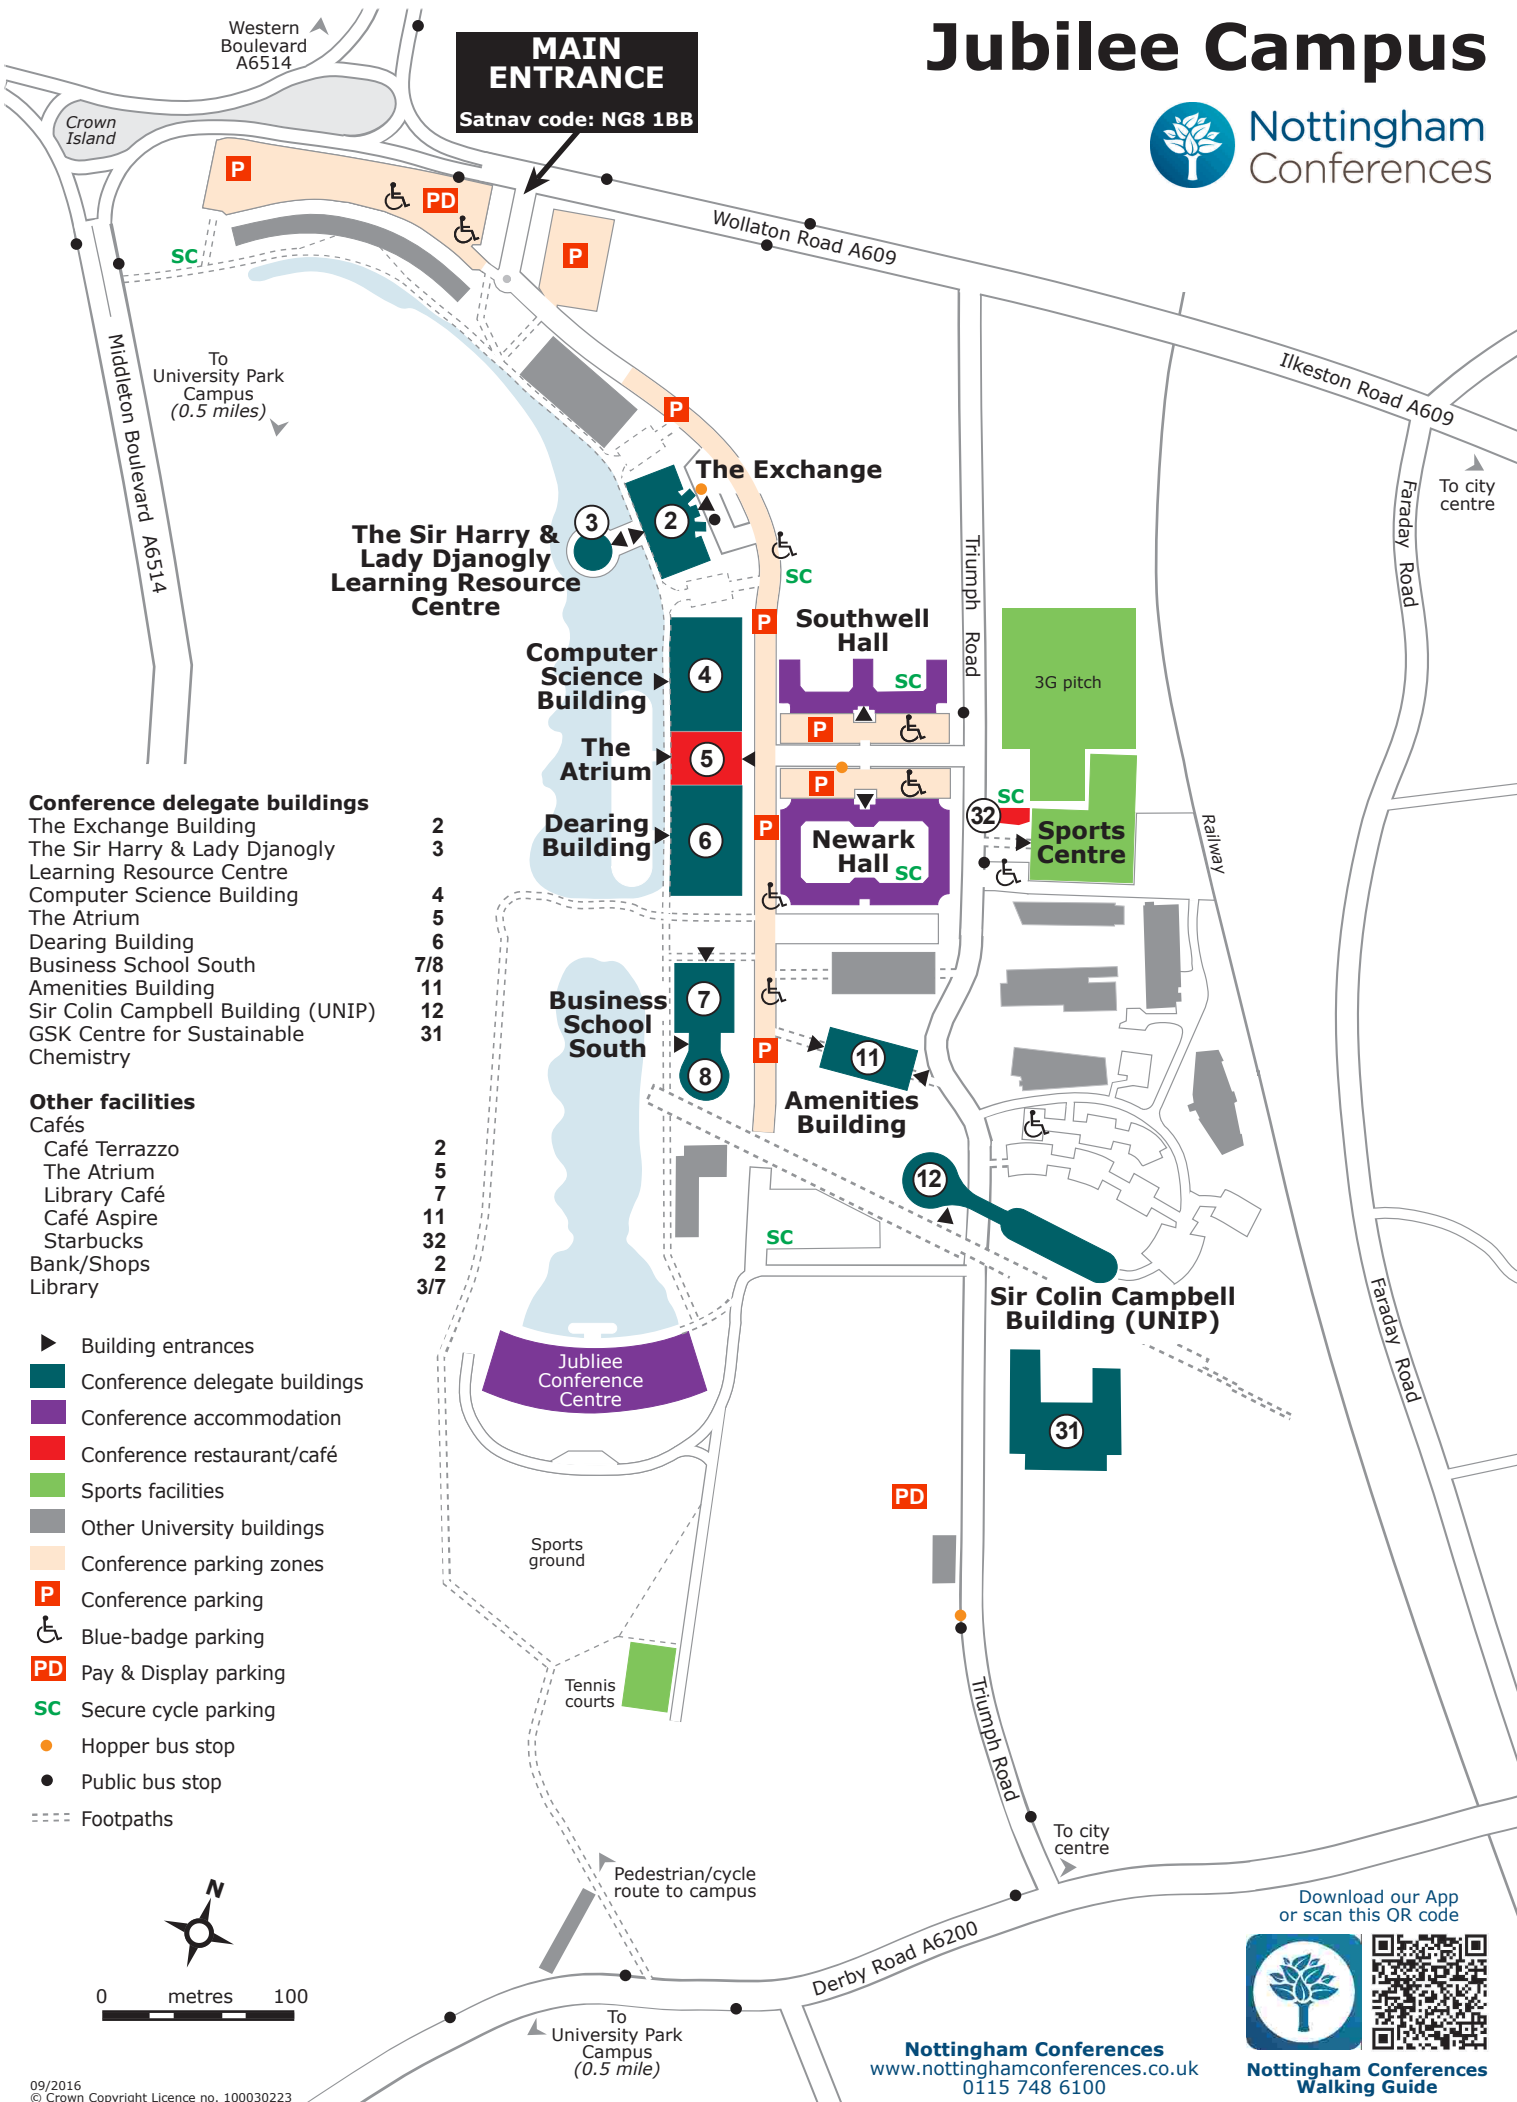

# Jubilee Campus

### Conference delegate buildings

- The Exchange Building 2
- The Sir Harry & Lady Djanogly Learning Resource Centre 3
- Computer Science Building 4
- The Atrium 5
- Dearing Building 6
- Business School South 7/8
- Amenities Building 11
- Sir Colin Campbell Building (UNIP) 12
- GSK Centre for Sustainable Chemistry 31

### Other facilities

- Cafés
- Café Terrazzo 2
- The Atrium 5
- Library Café 7
- Café Aspire 11
- Starbucks 32
- Bank/Shops 2
- Library 3/7

- ▶ Building entrances
- Conference delegate buildings
- Conference accommodation
- Conference restaurant/café
- Sports facilities
- Other University buildings
- Conference parking zones
- P Conference parking
- ♿ Blue-badge parking
- PD Pay & Display parking
- SC Secure cycle parking
- Hopper bus stop
- Public bus stop
- Footpaths